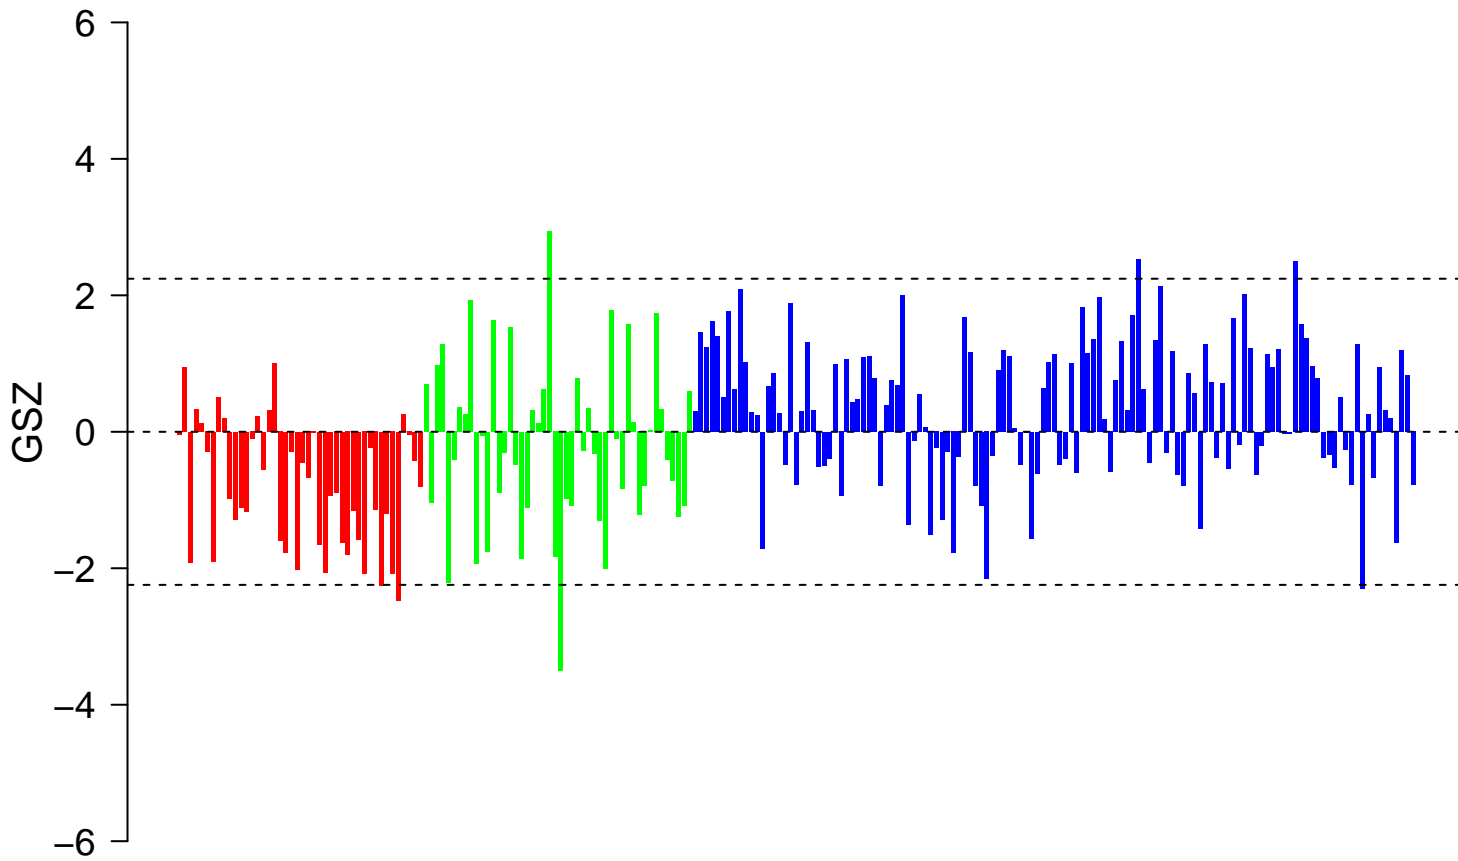

# REACTOME\_CIRCADIAN\_REPRESSION\_OF\_EXPRESSION\_BY\_REV\_ERBA

# FACTOME\_CIRCADIAN\_REPRESSION\_OF\_EXPRESSION\_BY\_REV\_ERBA

■ on  
■ -  
□ off