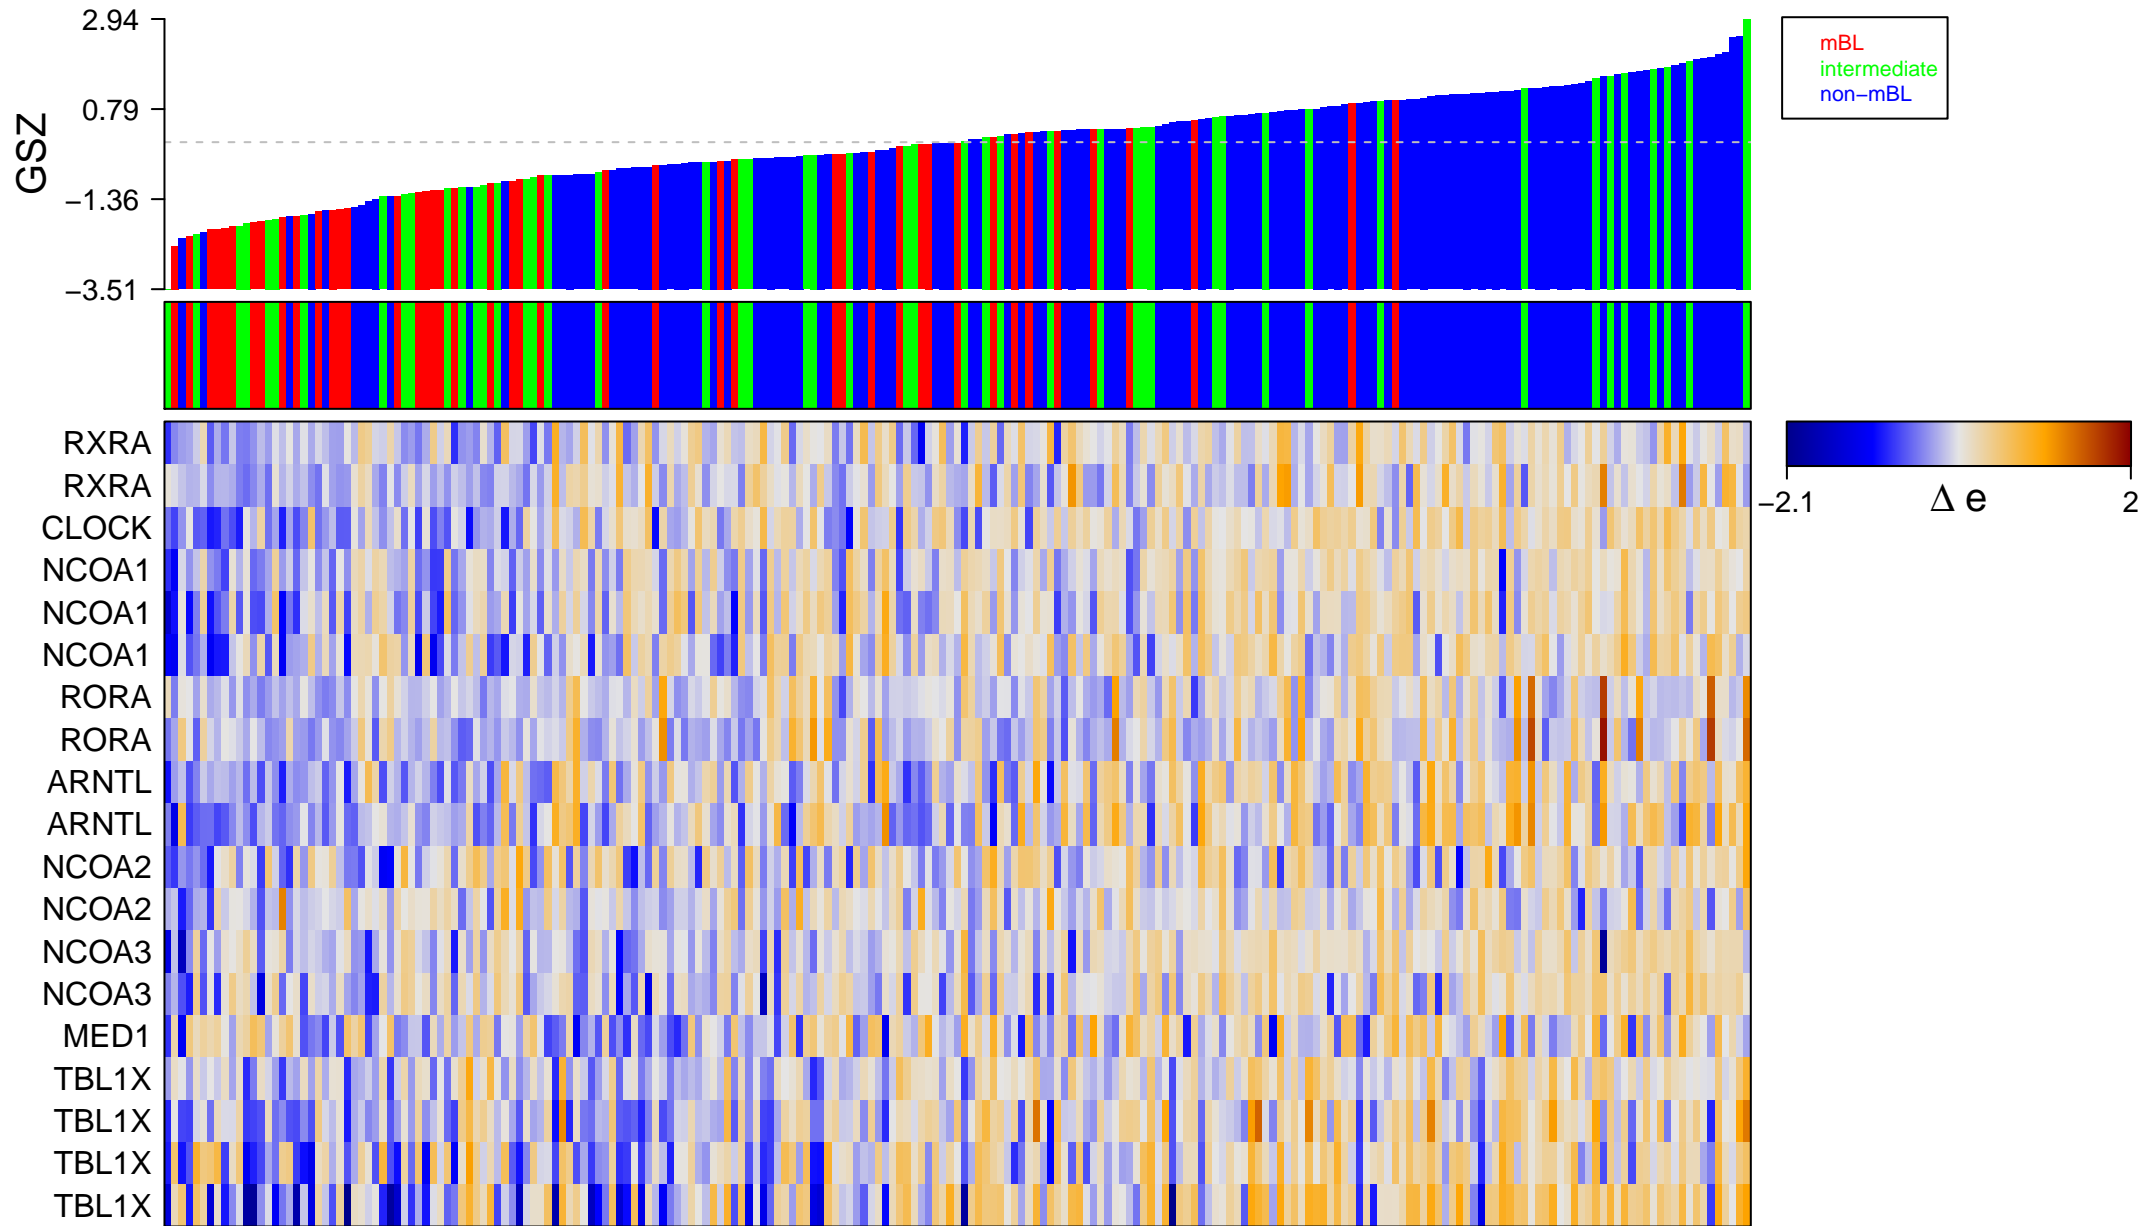

# REACTOME\_CIRCADIAN\_REPRESSION\_OF\_EXPRESSION\_BY\_REV\_ERBA

# FACTOME\_CIRCADIAN\_REPRESSION\_OF\_EXPRESSION\_BY\_REV\_ERBA

■ on  
■ -  
□ off